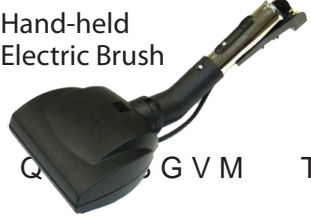

EASY-FLO super quiet series

5IF OFXMZ EFTJHOFE 42 4FSJFT CZ &BTZ 'MP DPNCJOBUIJPO PG X
JO GPVS JNQSFTTJWF NPEFMT 5IF 42 T TFMG DMFBOJOH öMUFS BOE FBTZ EVNQ SFDFQUBDMF QSPWJEF
DPOWFOJFODF XIJMF UIF 42 QBQFS CBH N
2VJFU FOPVHI GPS B DPOEP BOE QPXFSGVM FOP
UP $MFBOW "TL ZPVS EFBMFS GPS B EFNP BOE IF

Model	Motor	Air Watts	CFM	Water Lift	Amps
SQ9010	2 Stage 5.7"	533	120	128	12
SQ9025	2 Stage 5.7"	604	126	139	13
SQ9055	2 Stage 5.7"	604	126	139	13
SQ9060	2 Stage 5.7"	604	126	139	13
EF1750	3 Stage 7.2"	530	102	145	14.2
EF2300	2 x 2 Stage 7.2	1098	238	120	27

SQ9010

5IJT 4VQFS 2VJFU QBQFS CBH WBDVVN JT CFTU TVJUFE GPS TNBMM IPNFT DPOEP
BQBSUNFOUT PS XIFS TQBDF JT MJNJUFE HBMMPO EJSU DBQBDJUZ ATT-8200

SQ9025

4VQFS 2VJFU WBDVVN XJUI TFMG DMFBOJOH öMUFS BOE DPOWFOJFOU HBMMPO FBTZ
EVNQ CVDLFU "JS XBUUT QSPWJEF BNQMF DMFBOJOH QPXFSGVM GPS IPNFT VQ UP
TR GU

SQ9055

8F MBSHFTU JO PVS 4VQFS 2VJFU TFSJET UIJT VOJU IBT FYUSB BJS øPX GPS MBSHFTU
IPNFT 5IJT BJS XBUU NBDIJOF GFBUVSFT BO HBMMPO EJSU DBQBDJUZ ATT-8300
TFMG DMFBOJOH öMUFS BOE EVBM JOUBLFT GPS FBTZ JOTUBMMBUJPO

SQ9060

4VQFS 2VJFU BOE QPXFSGVM UIJT VOJU JODPSQPSBUFT B QBQFS CBH GPS BO FY
MBZFS PG öMUSBUJPO 3FDPNNOEFE G
BMMFSHZ TVöFSFST

AIR WATTS BSF B DPNCJOBUIJPO PG X
$. <BJS øPX> 5IJT JT UIF USV
QPXFSGVM BU UIF iCVTJOFTT FOEW
WATER LIFT JT TVDUJPO NFBTVSFE J
B SFQSFTFOUBUJPO PG DMFBO
CFM SFQSFTFOUT $VCJD 'FFU PG BJS NPWFNFUO QFS .JOVUF
BOE JTO U B NFBTVSF PG DMFBO

EASY-FLO deluxe attachment kits